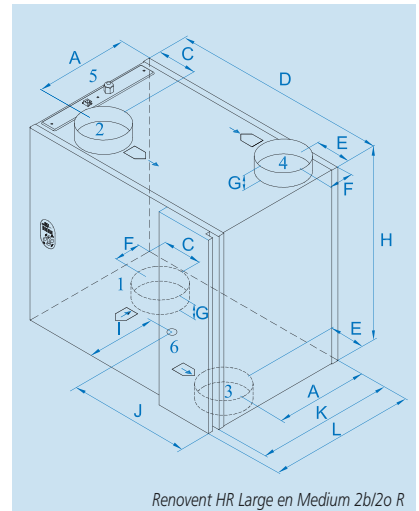

Renovent HR Large en Medium 2b/2o R